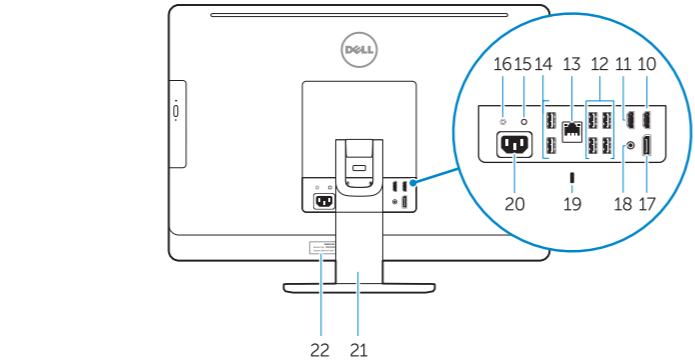

## Features

功能部件 | 功能 | 外觀 | 기능

1. Microphones
2. Camera privacy latch
3. Camera
4. Camera-status light
5. Optical drive
6. On Screen Display (OSD) buttons
7. Hard-drive activity light
8. Power button/Power light
9. Stereo speakers
10. HDMI-out connector
11. HDMI-in connector
12. USB 3.0 connectors
13. Network connector
14. USB 2.0 connectors
15. Power-diagnostic button
16. Power-diagnostic light
17. DisplayPort-out connector
18. Audio-out connector
19. Security lock slot
20. Power-cable connector
21. Stand
22. Service tag
23. Headset connector
24. USB 3.0 connectors
25. Memory card reader